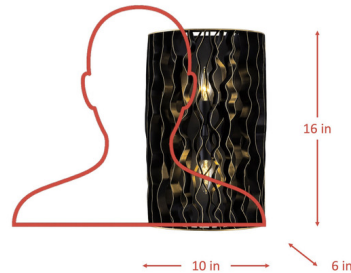

By Varaluz

Description

The Estela Wall Sconce features doubled up recycled wavy steel vanes finished in black with a slight gold edging inspired by the beauty of the Monarch butterfly.

Shown in matte black / french gold

Specifications

COLOR	N/A
BODY FINISH	Matte Black / French Gold
WATTAGE	10W
DIMMER	Standard 120V
DIMENSIONS	10"W x 16"H x 6"D
BULB NOT INCLUDED	2 x B10/Candelabra (E12)/5W/120V LED
COUNTRY OF ORIGIN	Philippines