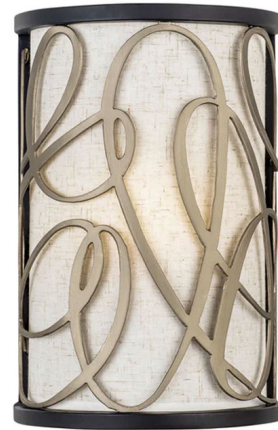

## Scribble Wall Sconce

By Varaluz

### Description

Scribble takes on an almost stream of consciousness style where there is no beginning or end, but an infinite flow just like the creativity of the artists that inspired it. This Scribble Wall Sconce is embellished by an elegant finish applied to the scribbling itself and backed by a light taupe linen shade.

Shown in matte black / artifact / taupe

### Specifications

COLOR . . . . . Taupe  
BODY FINISH . . . . . Matte Black / Artifact  
WATTAGE . . . . . 7W  
DIMMER . . . . . Standard 120V  
DIMENSIONS . . . . . 8"W x 12"H x 5"D  
BULB NOT INCLUDED . . . . . 1 x B10/Candelabra (E12)/7W/120V LED  
COUNTRY OF ORIGIN . . . . . Philippines