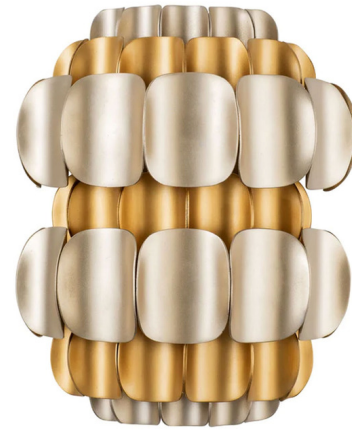

## Swoon Wall Sconce

By Varaluz

### Description

Scallop is one of the latest microtrends to ignite the imagination of the design world, and it's here to light up your living space. Your guests will be left swooning over the rich and warm textures created by this tastefully tiered Swoon Wall Sconce.

Shown in antique gold