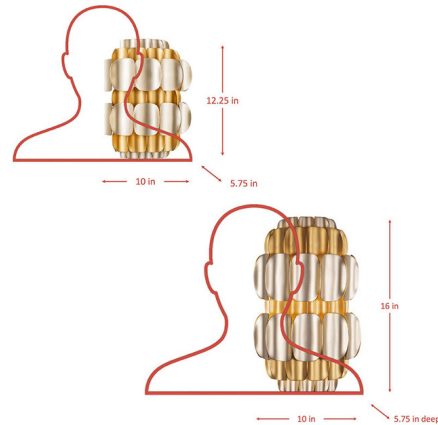

## Swoon Wall Sconce

By Varaluz

### Specifications

COLOR	N/A
BODY FINISH	Antique Gold
WATTAGE	5W
DIMMER	Standard 120V
DIMENSIONS	10"W x 12.25"H x 5.75"D
BULB NOT INCLUDED	1 x B10/Candelabra (E12)/5W/120V LED
COUNTRY OF ORIGIN	Philippines