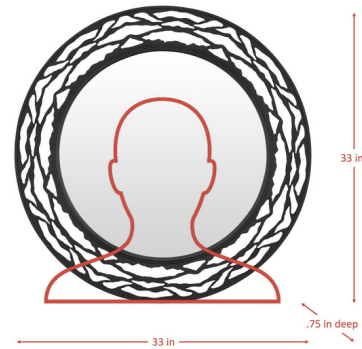

Description

Bask in the warm glow from pieces in this Kato Wall Mirror. Timeless design and classic lines encase a delicate, natural pattern in complimented color and finish combination.

Shown in havana gold / mirror

Specifications

COLOR	Mirror
BODY FINISH	Havana Gold
WATTAGE	N/A
DIMMER	N/A
DIMENSIONS	33"W x 33"H x 0.75"D
BULB	N/A
COUNTRY OF ORIGIN	Philippines

CLICK TO VIEW PRODUCT

Notes: