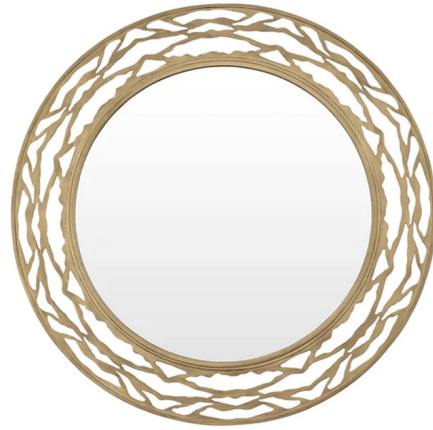

Lightology

lightology.com
866-954-4489
07-07-26

Project: _____

Company: _____

Location: _____ Fixture Type: _____

SPEC #: **VAR1225038**

Approved On: _____ Approved By: _____

Kato Wall Mirror By Varaluz

Description

Bask in the warm glow from pieces in this Kato Wall Mirror. Timeless design and classic lines encase a delicate, natural pattern in complimented color and finish combination.

Shown in havana gold / mirror

Specifications

COLOR	Mirror
BODY FINISH	Havana Gold
WATTAGE	N/A
DIMMER	N/A
DIMENSIONS	33"W x 33"H x 0.75"D
BULB	N/A
COUNTRY OF ORIGIN	Philippines

CLICK TO VIEW PRODUCT

Notes: