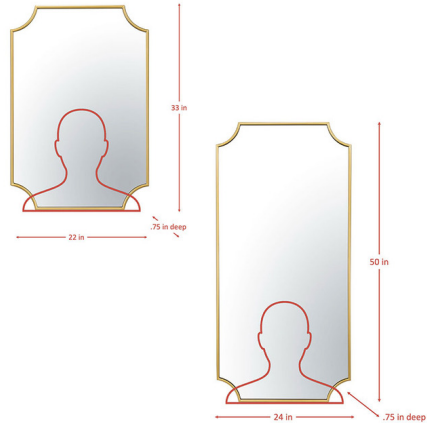

Lightology

lightology.com
866-954-4489
07-01-26

Project: _____
Company: _____
Location: _____ Fixture Type: _____
SPEC #: **VAR1225043**
Approved On: _____ Approved By: _____

Carlton Wall Mirror By Varaluz

Description

Scallops, arches, or notches, take your pick. They all inform the Carlton Mirror's regal yet welcoming look. Can be mounted vertically or horizontally.

Shown in gold / mirror

Specifications

COLOR	Mirror
BODY FINISH	Gold
WATTAGE	N/A
DIMMER	N/A
DIMENSIONS	22"W x 33"H x 0.75"D
BULB	N/A
COUNTRY OF ORIGIN	China