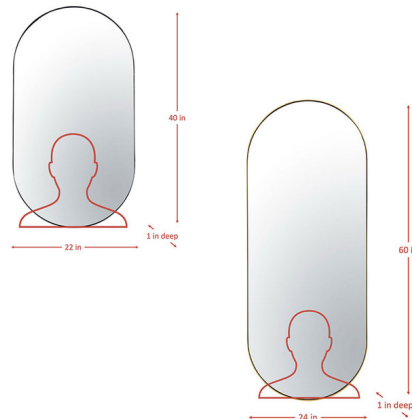

By Varaluz

Description

With its modern finish and sleek pill shape, the Capsule Wall Mirror lets you see things in a whole new way. Can be mounted vertically or horizontally.

Shown in chrome / mirror

Specifications

COLOR	Mirror
BODY FINISH	Chrome
WATTAGE	N/A
DIMMER	N/A
DIMENSIONS	22"W x 40"H x 1"D
BULB	N/A
COUNTRY OF ORIGIN	China

CLICK TO VIEW PRODUCT

Notes: