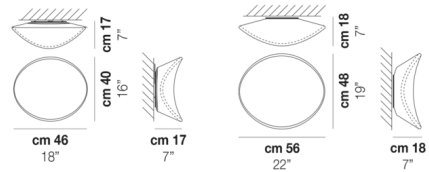

Shown in white / white glossy

Specifications

COLOR White Glossy
BODY FINISH White
WATTAGE 19W
DIMMER 0-10V
DIMENSIONS 22"W x 19"H x 7"D
INTEGRATED LED MODULE 1 x LED/19W/120V LED

Technical Information

LAMP COLOR 2700K
LUMENS/WATT 150.00
LUMINOUS FLUX 2850 lumens