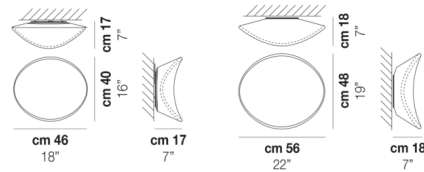

By Vistosi

Description

The Balance Wall / Ceiling Light is inspired by the elliptic orbit of a planet around the sun, a motion that is created by the harmony and balance of unseen forces represented with the glass and the light. An integrated LED light source shines through the glass diffuser's organic form for an ethereal expression. May be installed on the wall or ceiling.

Shown in white / white glossy

Specifications

COLOR White Glossy
BODY FINISH White
WATTAGE 19W
DIMMER Low Voltage Electronic
DIMENSIONS 22"W x 19"H x 7"D
INTEGRATED LED MODULE 1 x LED/19W/120V LED

Technical Information