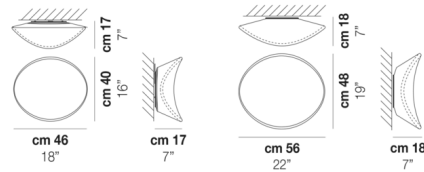

By Vistosi

Description

The Balance Wall / Ceiling Light is inspired by the elliptic orbit of a planet around the sun, a motion that is created by the harmony and balance of unseen forces represented with the glass and the light. An integrated LED light source shines through the glass diffuser's organic form for an ethereal expression. May be installed on the wall or ceiling.

Shown in white / white glossy

Specifications

COLOR White Glossy
 BODY FINISH White
 WATTAGE 19W
 DIMMER Low Voltage Electronic
 DIMENSIONS 18"W x 16"H x 7"D
 INTEGRATED LED MODULE 1 x LED/19W/120V LED

Technical Information