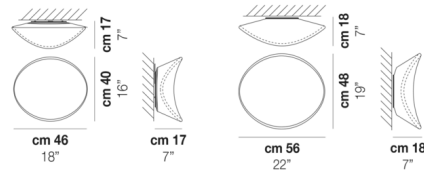

Shown in white / white glossy

Specifications

COLOR White Glossy
BODY FINISH White
WATTAGE 19W
DIMMER 0-10V
DIMENSIONS 18"W x 16"H x 7"D
INTEGRATED LED MODULE 1 x LED/19W/120V LED

Technical Information

LAMP COLOR 2700K
LUMENS/WATT 150.00
LUMINOUS FLUX 2850 lumens