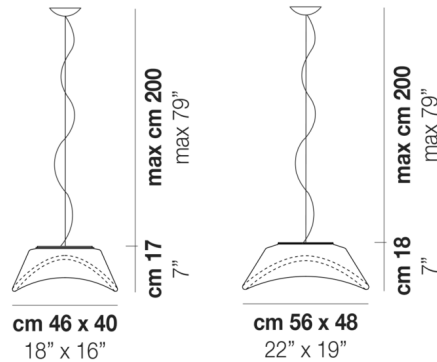

### Specifications

COLOR	White Glossy
BODY FINISH	White
WATTAGE	19W
DIMMER	Low Voltage Electronic
DIMENSIONS	18"W x 7"H x 16"D
INTEGRATED LED MODULE	1 x LED/19W/120V LED