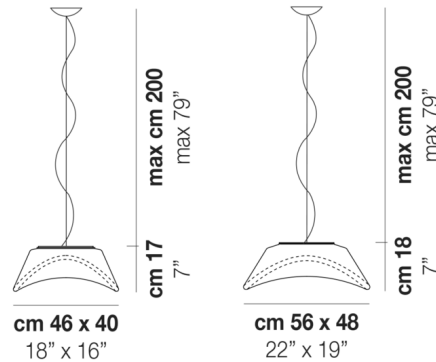

### Specifications

COLOR	White Glossy
BODY FINISH	White
WATTAGE	19W
DIMMER	Low Voltage Electronic
DIMENSIONS	18"W x 7"H x 16"D
INTEGRATED LED MODULE	1 x LED/19W/120V LED