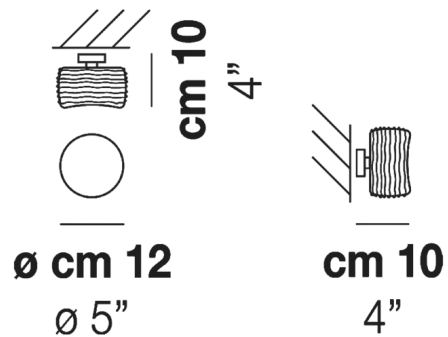

By Vistosi

Description

The Damasco LED Ceiling Light features the striking appearance of bozzolo glass, which is created by layering threads of molten glass to create a cylindrical shape with a ridged texture. Light from the integrated LED shines through the glass to create a shimmering display of light and shadow.

Shown in satin nickel / crystal

Specifications

COLOR	Crystal
BODY FINISH	Satin Nickel
WATTAGE	9W
DIMMER	Standard 120V
DIMENSIONS	5"W x 4"H x 5"D
INTEGRATED LED MODULE	1 x LED/9W/120V LED

Technical Information

LAMP COLOR	3000K
LUMENS/WATT	133.33
LUMINOUS FLUX	1200 lumens

CLICK TO VIEW PRODUCT

Notes: