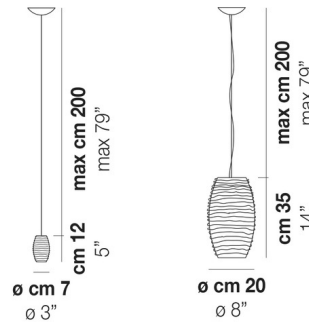

Description

The Damasco Pendant by Vistosi features the striking appearance of bozzolo glass, which is created by layering threads of molten glass to create a cylindrical shape with a ridged texture. Light from the integrated LED shines through the glass to create a shimmering display of light and shadow.

Shown in satin nickel / crystal

Specifications

COLOR	Crystal
BODY FINISH	Satin Nickel
WATTAGE	12W
DIMMER	Low Voltage Electronic
DIMENSIONS	8"W x 14"H
INTEGRATED LED MODULE	1 x LED/12W/120V LED

Technical Information

LAMP COLOR	2700K
LUMENS/WATT	133.33
LUMINOUS FLUX	1600 lumens

CLICK TO VIEW PRODUCT

Notes: