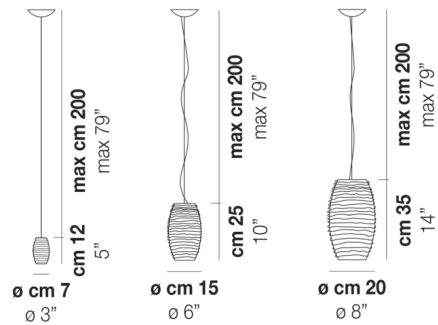

### Description

The Damasco Pendant by Vistosi features the striking appearance of bozzolo glass, which is created by layering threads of molten glass to create a cylindrical shape with a ridged texture. Light from the integrated LED shines through the glass to create a shimmering display of light and shadow.

### Specifications

COLOR	Crystal
BODY FINISH	Satin Nickel
WATTAGE	12W
DIMMER	Low Voltage Electronic
DIMENSIONS	8"W x 14"H
INTEGRATED LED MODULE	1 x LED/12W/120V LED

### Technical Information

LAMP COLOR	2700K
LUMENS/WATT	133.33
LUMINOUS FLUX	1600 lumens

CLICK TO VIEW PRODUCT

Notes: