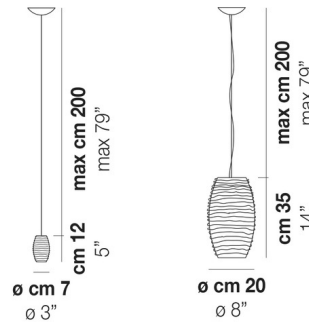

### Description

The Damasco Pendant by Vistosi features the striking appearance of bozzolo glass, which is created by layering threads of molten glass to create a cylindrical shape with a ridged texture. Light from the integrated LED shines through the glass to create a shimmering display of light and shadow.

### Specifications

COLOR	Crystal
BODY FINISH	Satin Nickel
WATTAGE	12W
DIMMER	Low Voltage Electronic
DIMENSIONS	8"W x 14"H
INTEGRATED LED MODULE	1 x LED/12W/120V LED

### Technical Information

LAMP COLOR	2700K
LUMENS/WATT	133.33
LUMINOUS FLUX	1600 lumens

CLICK TO VIEW PRODUCT

Notes: