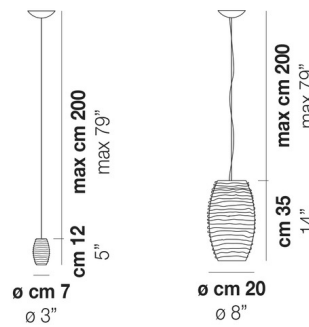

### Description

The Damasco Pendant by Vistosi features the striking appearance of bozzolo glass, which is created by layering threads of molten glass to create a cylindrical shape with a ridged texture. Light from the integrated LED shines through the glass to create a shimmering display of light and shadow.

### Specifications

COLOR	Crystal
BODY FINISH	Satin Nickel
WATTAGE	12W
DIMMER	Low Voltage Electronic
DIMENSIONS	8"W x 14"H
INTEGRATED LED MODULE	1 x LED/12W/120V LED

### Technical Information

LAMP COLOR	2700K
LUMENS/WATT	133.33
LUMINOUS FLUX	1600 lumens

CLICK TO VIEW PRODUCT

Notes: