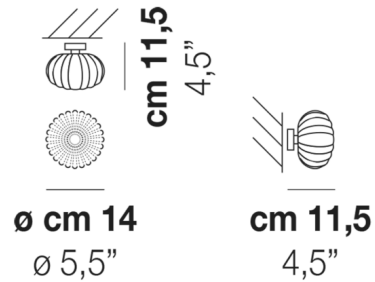

Shown in satin nickel / crystal

Specifications

COLOR	Crystal
BODY FINISH	Satin Nickel
WATTAGE	9W
DIMMER	Low Voltage Electronic
DIMENSIONS	5.5"W x 4.5"H x 5.5"D
INTEGRATED LED MODULE	1 x LED/9W/120V LED

Technical Information

LAMP COLOR	2700K
LUMENS/WATT	133.33
LUMINOUS FLUX	1200 lumens

CLICK TO VIEW PRODUCT

Notes: