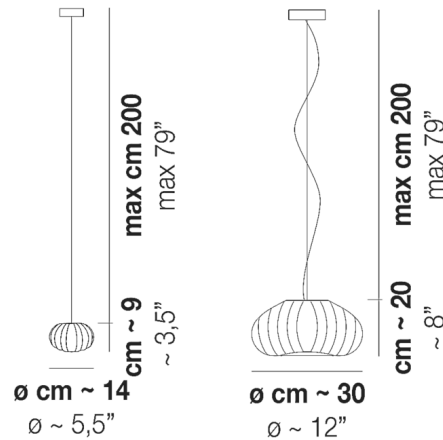

Shown in satin nickel / crystal