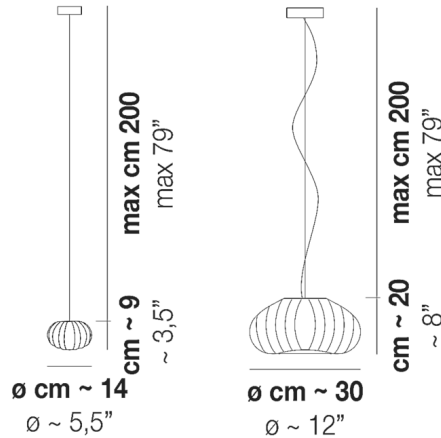

Shown in satin nickel / crystal