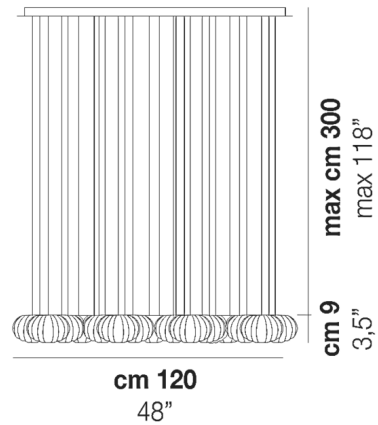

Description

The Diamante Multi Light Pendant is the result of an artisanal crafting process that gives the piece a refined aesthetic. A cluster of 36 pendants are suspended together to create a stunning cascade of light. The gently curving glass diffusers are accented with a ridged texture that creates a rich sparkle as they refract light.

Shown in satin nickel / crystal

Specifications

COLOR Crystal
BODY FINISH Satin Nickel
WATTAGE 2160W
DIMMER Standard 120V
DIMENSIONS 48"W x 3.5"H
BULB NOT INCLUDED 36 x JCD/G9/60W/120V Halogen
OTHER BULB OPTIONS 36 x JCD/G9/120V LED