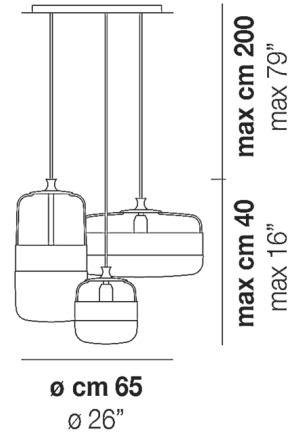

Description

The Futura Multi Light Pendant features a trio of cylindrical pendants in various sizes that will complement a variety of interior styles. The shades are constructed from single pieces of blown glass and accented by metal bands around the center of the shade.

Shown in matte black / amber / white / smoke

Specifications

COLOR	Amber / White / Smoke
BODY FINISH	Matte Black
WATTAGE	180W
DIMMER	Standard 120V
DIMENSIONS	26"W x 16"H
BULB NOT INCLUDED	3 x A19/Medium (E26)/60W/120V Incandescent
OTHER BULB OPTIONS	3 x A19/Medium (E26)/120V LED