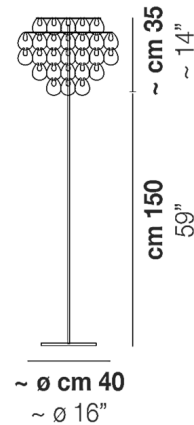

Shown in chrome / amber

CLICK TO VIEW PRODUCT

Notes: