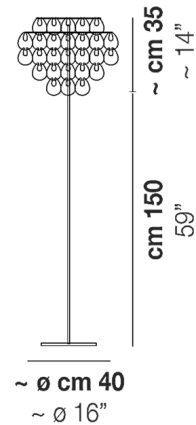

Shown in chrome / amber