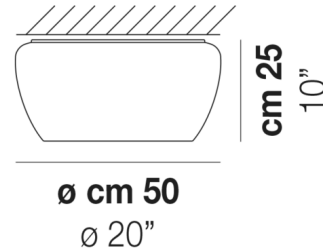

### Description

The Implode Ceiling Light features a sleek, rounded silhouette crafted from thick layers of glass that show a gradation of transparent and white crystal. The fixture's slightly indented form houses the light source which produces a serene glow as it shines through the glass.

### Specifications

COLOR	White Crystal
BODY FINISH	White
WATTAGE	180W
DIMMER	Standard 120V
DIMENSIONS	20"W x 10"H
BULB NOT INCLUDED	3 x A19/Medium (E26)/60W/120V Incandescent
OTHER BULB OPTIONS	3 x A19/Medium (E26)/120V LED