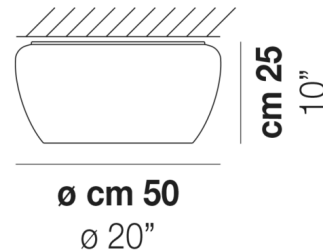

CLICK TO VIEW PRODUCT

Notes: