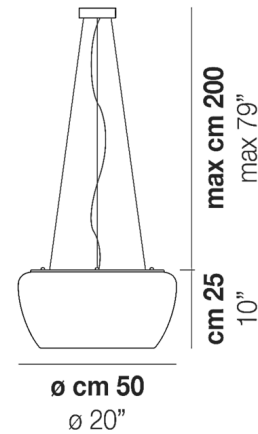

### Description

The Implode Wide LED Pendant features a sleek, rounded silhouette crafted from thick layers of glass that show a gradation of transparent and white crystal. The fixture's slightly indented form houses an integrated LED light source which produces a serene glow as it shines through the glass. Dimmable with ELV or 0-10V dimmers, sold separately.

### Specifications

COLOR . . . . . White Crystal  
BODY FINISH . . . . . White  
WATTAGE . . . . . 19.5W  
DIMMER . . . . . Low Voltage Electronic  
DIMENSIONS . . . . . 20"W x 10"H  
INTEGRATED LED MODULE . . . . . 1 x LED/19.5W/120V LED

### Technical Information

LAMP COLOR . . . . . 2700K  
LUMENS/WATT . . . . . 189.74  
LUMINOUS FLUX . . . . . 3700 lumens

Shown in white / white crystal

CLICK TO VIEW PRODUCT

Notes: