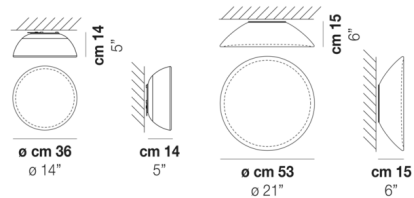

### Specifications

COLOR	White
BODY FINISH	Satin
WATTAGE	60W
DIMMER	Standard 120V
DIMENSIONS	14"W x 14"H x 5"D
BULB NOT INCLUDED	1 x A19/Medium (E26)/60W/120V Incandescent
OTHER BULB OPTIONS	1 x A19/Medium (E26)/120V LED