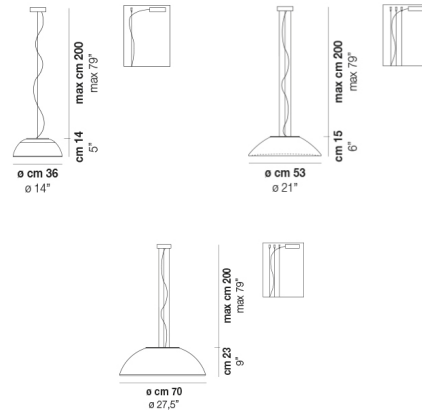

Shown in matte white / white