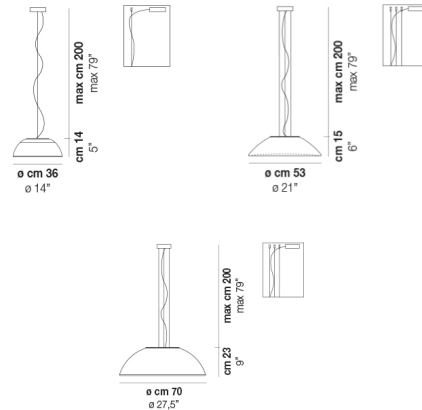

Description

The Infinita LED Pendant is the perfect addition to any space in need of additional lighting. Its dome-shaped shade is crafted from translucent white glass to softly diffuse light from the integrated LED. Place a grouping of various sizes suspended at different heights to create an artful installation in a lobby or stairway. Dimmable with ELV or 0-10V dimmers, sold separately.

Shown in matte white / white

Specifications

COLOR White
BODY FINISH Matte White
WATTAGE 12W
DIMMER Standard 120V
DIMENSIONS 14"W x 5"H
INTEGRATED LED MODULE 1 x LED/12W/120V LED

Technical Information

LAMP COLOR 2700K
LUMENS/WATT 141.67
LUMINOUS FLUX 1700 lumens