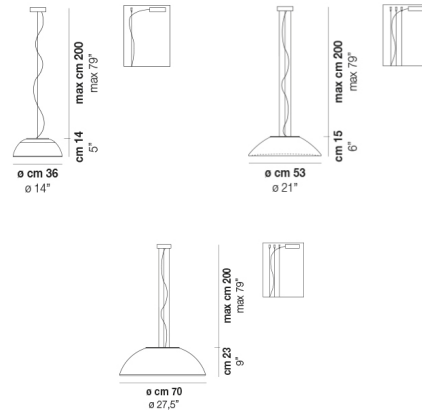

### Description

The Infinita LED Pendant is the perfect addition to any space in need of additional lighting. Its dome-shaped shade is crafted from translucent white glass to softly diffuse light from the integrated LED. Place a grouping of various sizes suspended at different heights to create an artful installation in a lobby or stairway. Dimmable with ELV or 0-10V dimmers, sold separately.

### Specifications

COLOR . . . . . White  
 BODY FINISH . . . . . Matte White  
 WATTAGE . . . . . 12W  
 DIMMER . . . . . Standard 120V  
 DIMENSIONS . . . . . 14"W x 5"H  
 INTEGRATED LED MODULE . . . . . 1 x LED/12W/120V LED