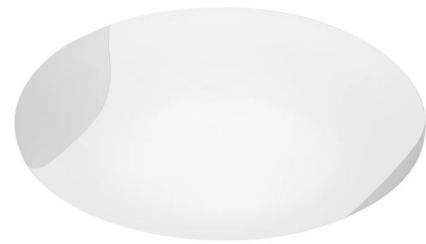

Lightology

lightology.com
866-954-4489
06-09-26

Project: _____

Company: _____

Location: _____ Fixture Type: _____

SPEC #: **VIS1225682**

Approved On: _____ Approved By: _____

Lio Wall / Ceiling Light

By Vistosi

Description

The Lio Wall / Ceiling Light features a minimal and unobtrusive design that will complement a wide variety of decor styles. The light is crafted from clear crystal and accented by a layer of translucent white glass that reduces glare and helps create a soft, welcoming glow. May be installed on the wall or ceiling.

Shown in white

Specifications

COLOR	N/A
BODY FINISH	White
WATTAGE	60W
DIMMER	Standard 120V
DIMENSIONS	12"W x 12"H x 4"D
BULB NOT INCLUDED	1 x A19/Medium (E26)/60W/120V Incandescent
OTHER BULB OPTIONS	1 x A19/Medium (E26)/120V LED