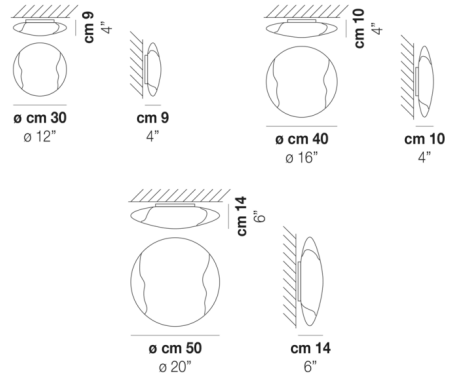

Shown in white

Specifications

COLOR	N/A
BODY FINISH	White
WATTAGE	60W
DIMMER	Standard 120V
DIMENSIONS	12"W x 12"H x 4"D
BULB NOT INCLUDED	1 x A19/Medium (E26)/60W/120V Incandescent
OTHER BULB OPTIONS	1 x A19/Medium (E26)/120V LED