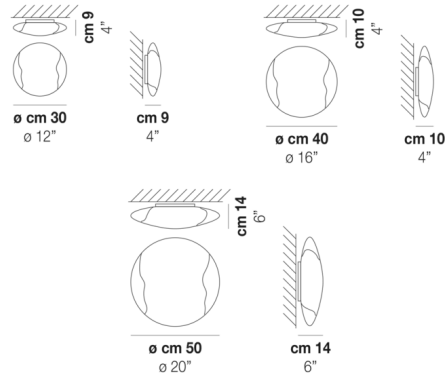

Shown in white

Specifications

COLOR	N/A
BODY FINISH	White
WATTAGE	60W
DIMMER	Standard 120V
DIMENSIONS	12"W x 12"H x 4"D
BULB NOT INCLUDED	1 x A19/Medium (E26)/60W/120V Incandescent
OTHER BULB OPTIONS	1 x A19/Medium (E26)/120V LED