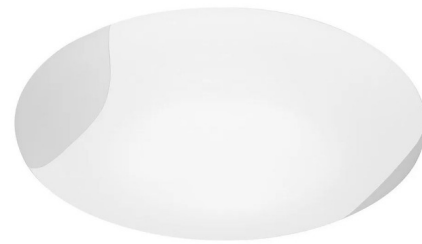

Lightology

lightology.com
866-954-4489
04-25-26

Project: _____
 Company: _____
 Location: _____ Fixture Type: _____
 SPEC #: **VIS1225682**
 Approved On: _____ Approved By: _____

Lio Wall / Ceiling Light By Vistosi

Description

The Lio Wall / Ceiling Light features a minimal and unobtrusive design that will complement a wide variety of decor styles. The light is crafted from clear crystal and accented by a layer of translucent white glass that reduces glare and helps create a soft, welcoming glow. May be installed on the wall or ceiling.

Shown in white

Specifications

COLOR	N/A
BODY FINISH	White
WATTAGE	60W
DIMMER	Standard 120V
DIMENSIONS	12"W x 12"H x 4"D
BULB NOT INCLUDED	1 x A19/Medium (E26)/60W/120V Incandescent
OTHER BULB OPTIONS	1 x A19/Medium (E26)/120V LED