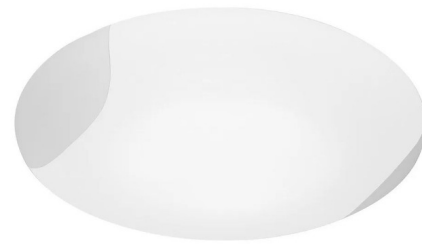

Lightology

lightology.com
866-954-4489
07-07-26

Project: _____

Company: _____

Location: _____ Fixture Type: _____

SPEC #: **VIS1225683**

Approved On: _____ Approved By: _____

Lio LED Wall / Ceiling Light

By Vistosi

Description

The Lio LED Wall / Ceiling Light features a minimal and unobtrusive design that will complement a wide variety of decor styles. The light is crafted from clear crystal and accented by a layer of translucent white glass that reduces glare from the integrated LED light source and helps create a soft, welcoming glow. May be installed on the wall or ceiling.

Shown in white / crystal

Specifications

COLOR	Crystal
BODY FINISH	White
WATTAGE	12W
DIMMER	Low Voltage Electronic
DIMENSIONS	12"W x 12"H x 4"D
INTEGRATED LED MODULE	1 x LED/12W/120V LED

Technical Information

LAMP COLOR	2700K
LUMENS/WATT	141.67
LUMINOUS FLUX	1700 lumens

CLICK TO VIEW PRODUCT

Notes: