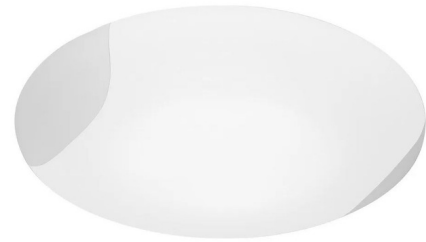

Lightology

lightology.com
866-954-4489
05-17-26

Project: _____

Company: _____

Location: _____ Fixture Type: _____

SPEC #: **VIS1225683**

Approved On: _____ Approved By: _____

Lio LED Wall / Ceiling Light

By Vistosi

Description

The Lio LED Wall / Ceiling Light features a minimal and unobtrusive design that will complement a wide variety of decor styles. The light is crafted from clear crystal and accented by a layer of translucent white glass that reduces glare from the integrated LED light source and helps create a soft, welcoming glow. May be installed on the wall or ceiling.

Shown in white / crystal

Specifications

COLOR	Crystal
BODY FINISH	White
WATTAGE	12W
DIMMER	Low Voltage Electronic
DIMENSIONS	12"W x 12"H x 4"D
INTEGRATED LED MODULE	1 x LED/12W/120V LED

Technical Information

LAMP COLOR	2700K
LUMENS/WATT	141.67
LUMINOUS FLUX	1700 lumens

CLICK TO VIEW PRODUCT

Notes: