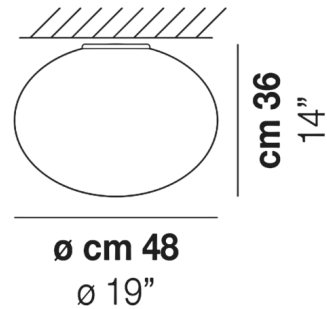

By Vistosi

Description

The Lucciola Ceiling Light features an oval-shaped, mouth blown white satin glass shade for a soft, serene aesthetic. The glass shade diffuses light from the integrated LED to provide pleasant ambient illumination. Available with ELV or 0-10V dimming (dimmers sold separately).

Shown in white / white satin

Specifications

COLOR	White Satin
BODY FINISH	White
WATTAGE	12W
DIMMER	Low Voltage Electronic
DIMENSIONS	19"W x 14"H x 19"D
INTEGRATED LED MODULE	1 x LED/12W/120V LED

Technical Information