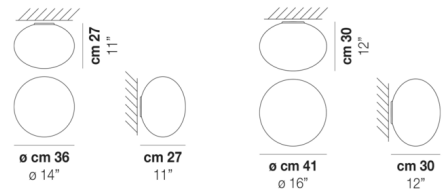

Shown in white / white satin

Specifications

COLOR	White Satin
BODY FINISH	White
WATTAGE	12W
DIMMER	0-10V
DIMENSIONS	16"W x 16"H x 12"D
INTEGRATED LED MODULE	1 x LED/12W/120V LED

Technical Information

LAMP COLOR	3000K
LUMENS/WATT	141.67
LUMINOUS FLUX	1700 lumens