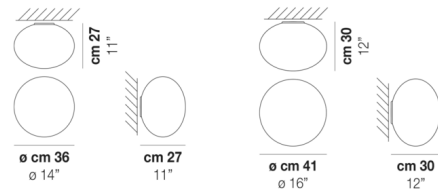

Shown in white / white satin

Specifications

COLOR White Satin
BODY FINISH White
WATTAGE 12W
DIMMER Low Voltage Electronic
DIMENSIONS 14"W x 14"H x 11"D
INTEGRATED LED MODULE 1 x LED/12W/120V LED

Technical Information

LAMP COLOR 2700K
LUMENS/WATT 141.67
LUMINOUS FLUX 1700 lumens

CLICK TO VIEW PRODUCT

Notes: