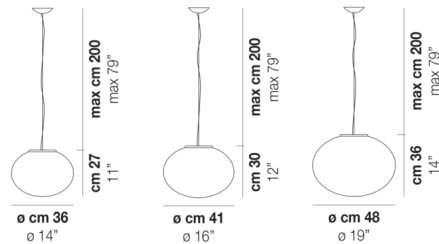

### Specifications

COLOR . . . . . White Satin  
 BODY FINISH . . . . . Satin Nickel  
 WATTAGE . . . . . 12W  
 DIMMER . . . . . Low Voltage Electronic  
 DIMENSIONS . . . . . 14"W x 11"H  
 INTEGRATED LED MODULE . . . . . 1 x LED/12W/120V LED