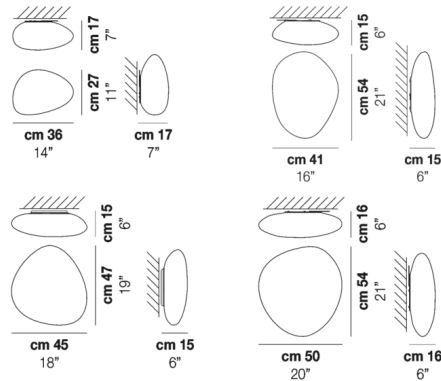

CLICK TO VIEW PRODUCT

Notes: