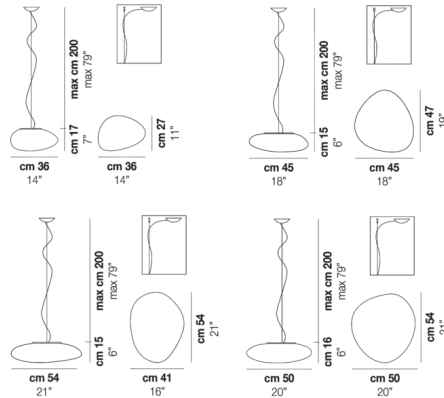

### Specifications

COLOR . . . . . White Satin  
 BODY FINISH . . . . . White  
 WATTAGE . . . . . 12W  
 DIMMER . . . . . Low Voltage Electronic  
 DIMENSIONS . . . . . 14"W x 7"H x 11"D  
 INTEGRATED LED MODULE . . . . . 1 x LED/12W/120V LED

### Technical Information

PRODUCT DIMENSIONS . . . . . Cord Length: 79"  
 LAMP COLOR . . . . . 2700K  
 LUMENS/WATT . . . . . 141.67  
 LUMINOUS FLUX . . . . . 1700 lumens

Shown in white / white satin

CLICK TO VIEW PRODUCT