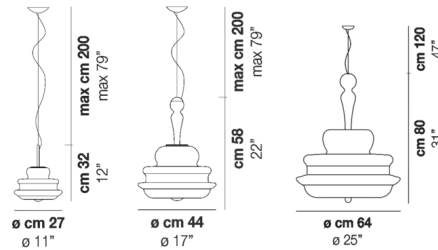

Shown in chrome / white

Specifications

COLOR White
 BODY FINISH Chrome
 WATTAGE 300W
 DIMMER Standard 120V
 DIMENSIONS 25"W x 31"H
 BULB NOT INCLUDED 5 x B10/Candelabra (E12)/60W/120V Incandescent
 OTHER BULB OPTIONS 5 x B10/Candelabra (E12)/120V LED