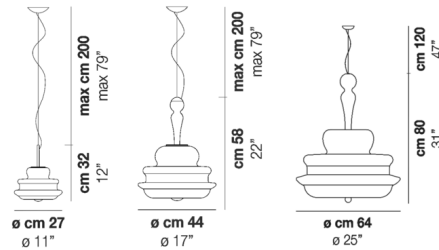

### Specifications

COLOR . . . . . White  
 BODY FINISH . . . . . Chrome  
 WATTAGE . . . . . 60W  
 DIMMER . . . . . Standard 120V  
 DIMENSIONS . . . . . 11"W x 12"H  
 BULB NOT INCLUDED . . . . . 1 x B10/Candelabra (E12)/60W/120V Incandescent  
 OTHER BULB OPTIONS . . . . . 1 x B10/Candelabra (E12)/120V LED