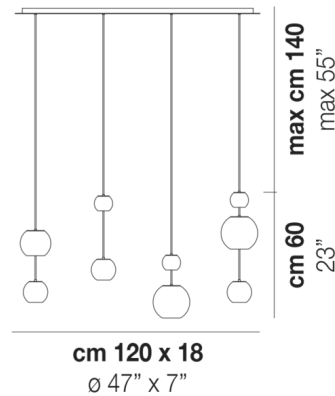

Specifications

COLOR Smoke
BODY FINISH White
WATTAGE 240W
DIMMER Standard 120V
DIMENSIONS 47"L x 7"W x 23"H
BULB NOT INCLUDED 4 x JCD/G9/60W/120V Halogen
OTHER BULB OPTIONS 4 x JCD/G9/120V LED

Technical Information

PRODUCT DIMENSIONS Cord Length: 55"

Shown in white / smoke

CLICK TO VIEW PRODUCT

Notes: