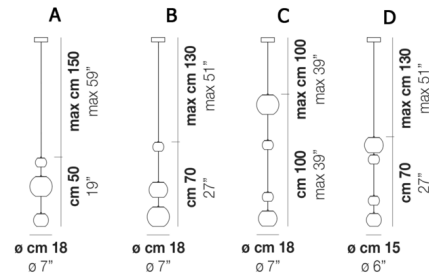

### Specifications

COLOR	Amber
BODY FINISH	Nickel
WATTAGE	60W
DIMMER	Standard 120V
DIMENSIONS	7.08"W x 19"H
BULB NOT INCLUDED	1 x JCD/G9/60W/120V Halogen
OTHER BULB OPTIONS	1 x JCD/G9/120V LED

CLICK TO VIEW PRODUCT