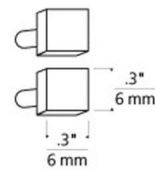

By Visual Comfort Architectural

Description

Decorative end caps fit into ends of Monorail run for finished look. Sold in pairs. Order one pair for each end. Finish in Satin Nickel or Antique Bronze. 0.3 inch width x 0.3 inch height.

Shown in antique bronze

Specifications

COLOR	N/A
BODY FINISH	Antique Bronze
WATTAGE	N/A
DIMMER	N/A
DIMENSIONS	0.3"W x 0.3"H
BULB	N/A

CLICK TO VIEW PRODUCT

Notes: