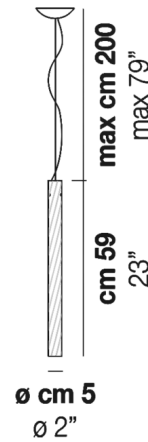

Description

The Stardust Pendant features a clear Murano glass body made with a technique known as rigadin for a twisted texture. The ridges in the crystal produce an elegant sparkle, creating a stunning effect especially when the pendant is installed in a group of multiple fixtures.

Specifications

COLOR	Crystal
BODY FINISH	Black Nickel
WATTAGE	48W
DIMMER	Standard 120V
DIMENSIONS	2"W x 23"H
BULB NOT INCLUDED	1 x JCD/G9/48W/120V Halogen
OTHER BULB OPTIONS	1 x JCD/G9/120V LED

Technical Information

PRODUCT DIMENSIONS	Cord Length: 79"
--------------------	------------------

Shown in black nickel / crystal

CLICK TO VIEW PRODUCT

Notes: