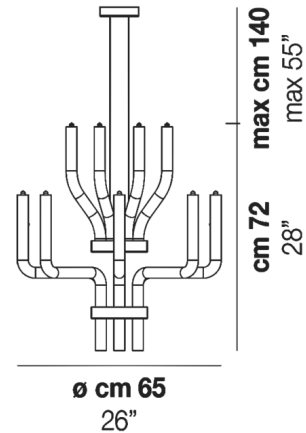

By Vistosi

Description

The Stardust Double Chandelier features two tiers branching clear Murano arms made with a technique known as rigadin for a twisted texture. The ridges in the crystal produce an elegant sparkle, creating a stunning effect to make a dramatic statement in a dining room or foyer.

Shown in black nickel / crystal

Specifications

COLOR	Crystal
BODY FINISH	Black Nickel
WATTAGE	768W
DIMMER	Standard 120V
DIMENSIONS	26"W x 28"H
BULB NOT INCLUDED	16 x JCD/G9/48W/120V Halogen
OTHER BULB OPTIONS	16 x JCD/G9/120V LED