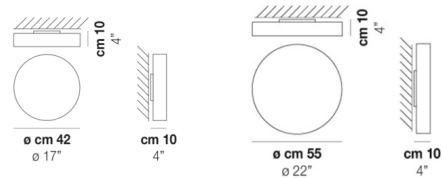

### Specifications

COLOR	N/A
BODY FINISH	White
WATTAGE	120W
DIMMER	Standard 120V
DIMENSIONS	17"W x 4"H x 17"D
BULB NOT INCLUDED	2 x A19/Medium (E26)/60W/120V Incandescent
OTHER BULB OPTIONS	2 x A19/Medium (E26)/120V LED