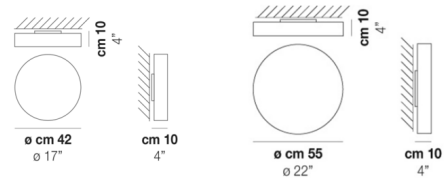

### Specifications

COLOR	N/A
BODY FINISH	White
WATTAGE	38W
DIMMER	Low Voltage Electronic
DIMENSIONS	17"W x 4"H x 17"D
INTEGRATED LED MODULE	2 x LED/19W/120V LED