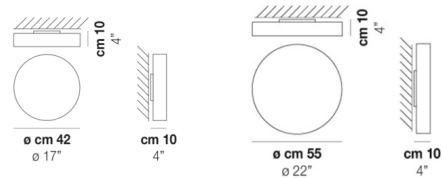

Shown in white

Specifications

COLOR N/A
BODY FINISH White
WATTAGE 38W
DIMMER Low Voltage Electronic
DIMENSIONS 17"W x 4"H x 17"D
INTEGRATED LED MODULE 2 x LED/19W/120V LED

Technical Information

LAMP COLOR 2700K
LUMENS/WATT 150.00
LUMINOUS FLUX 2850 lumens