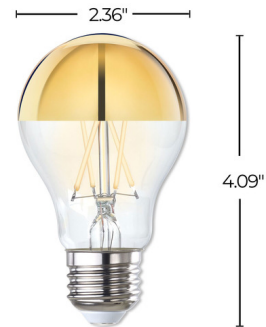

### Description

The A19 Medium Base Half Gold Filament 5 Watt 120 Volt LED reflects light back towards the base of the bulb to create a soft, ambient lighting effect. Equivalent to a 40 watt incandescent. Fully compatible dimming. Sold as a 4-pack.

### Specifications

COLOR	Half Gold / Clear
BODY FINISH	N/A
WATTAGE	5W
DIMMER	Standard 120V
DIMENSIONS	2.36"W x 4.09"H
BULB	A19/Medium (E26)/5W/12V LED
COUNTRY OF ORIGIN	China

### Technical Information

LAMP LIFE	15000 hours
BEAM ANGLE	320°
COLOR RENDERING	90 CRI
LAMP COLOR	2700K
LUMENS/WATT	80.00
LUMINOUS FLUX	400 lumens

Shown in half gold / clear