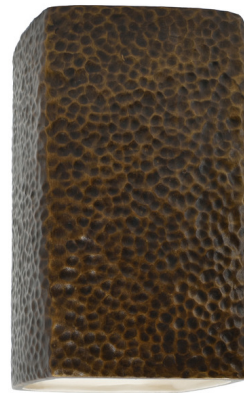

Lightology

lightology.com
866-954-4489
07-08-26

Project: _____

Company: _____

Location: _____ Fixture Type: _____

SPEC #: **JUS1226289**

Approved On: _____ Approved By: _____

Ambiance 5955 Outdoor Wall Sconce By Justice Design

Description

The Ambiance 5955 Outdoor Wall Sconce brings a clean, simplistic look to your exterior space. The rectangular hand cast Ceramic shade is open on both ends, casting warm shadows across in your area. Includes patented socket shelter to protect lamp. Note: Bisque option may be painted to a color of your choosing at home.

Shown in hammered brass

Specifications

COLOR	N/A
BODY FINISH	Hammered Brass
WATTAGE	100W
DIMMER	Standard 120V
DIMENSIONS	7.25"W x 13.5"H x 4"D
BULB NOT INCLUDED	1 x A19/Medium (E26)/100W/120V Incandescent
COUNTRY OF ORIGIN	United States