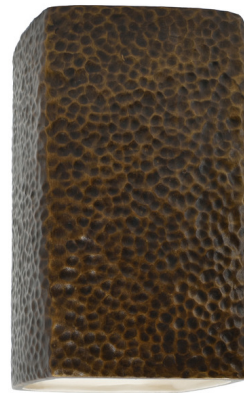

Lightology

lightology.com
866-954-4489
05-17-26

Project: _____

Company: _____

Location: _____ Fixture Type: _____

SPEC #: **JUS1226289**

Approved On: _____ Approved By: _____

Ambiance 5955 Outdoor Wall Sconce By Justice Design

Description

The Ambiance 5955 Outdoor Wall Sconce brings a clean, simplistic look to your exterior space. The rectangular hand cast Ceramic shade is open on both ends, casting warm shadows across in your area. Includes patented socket shelter to protect lamp. Note: Bisque option may be painted to a color of your choosing at home.

Shown in hammered brass

Specifications

COLOR	N/A
BODY FINISH	Hammered Brass
WATTAGE	100W
DIMMER	Standard 120V
DIMENSIONS	7.25"W x 13.5"H x 4"D
BULB NOT INCLUDED	1 x A19/Medium (E26)/100W/120V Incandescent
COUNTRY OF ORIGIN	United States