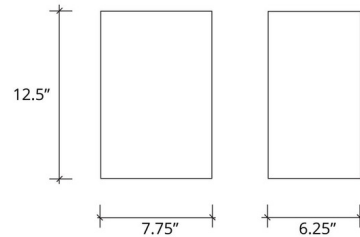

Shown in carrara marble

Specifications

COLOR	N/A
BODY FINISH	Carrara Marble
WATTAGE	200W
DIMMER	Standard 120V
DIMENSIONS	7.75"W x 12.5"H x 6.25"D
BULB NOT INCLUDED	2 x A19/Medium (E26)/100W/120V Incandescent
COUNTRY OF ORIGIN	United States