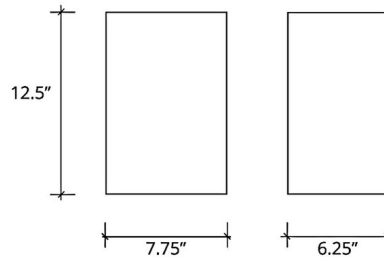

Shown in hammered copper

Specifications

COLOR	N/A
BODY FINISH	Hammered Copper
WATTAGE	17W
DIMMER	Standard 120V
DIMENSIONS	7.75"W x 12.5"H x 6.25"D
BULB NOT INCLUDED	1 x A19/Medium (E26)/17W/120V LED
COUNTRY OF ORIGIN	United States