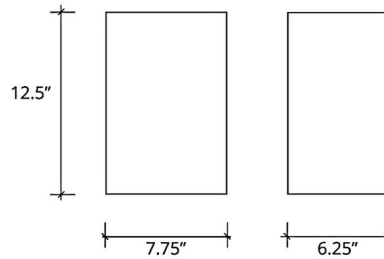

Shown in hammered copper

Specifications

COLOR	N/A
BODY FINISH	Hammered Copper
WATTAGE	17W
DIMMER	Standard 120V
DIMENSIONS	7.75"W x 12.5"H x 6.25"D
BULB NOT INCLUDED	1 x A19/Medium (E26)/17W/120V LED
COUNTRY OF ORIGIN	United States