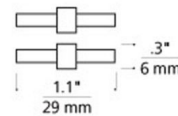

### Specifications

COLOR	N/A
BODY FINISH	Clear
WATTAGE	N/A
DIMMER	N/A
DIMENSIONS	1.1"W x 0.3"H
BULB	N/A

CLICK TO VIEW PRODUCT

Notes: