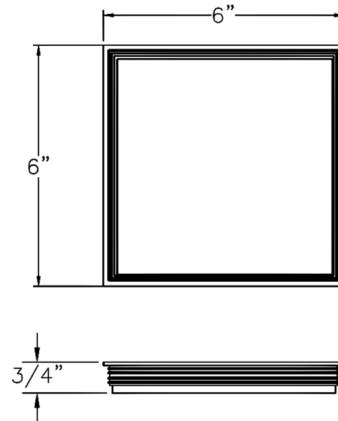

Shown in black / clear

Specifications

COLOR	Clear
BODY FINISH	Black
WATTAGE	N/A
DIMMER	N/A
DIMENSIONS	6"W x 0.77"H x 6"D
BULB	N/A

CLICK TO VIEW PRODUCT

Notes: