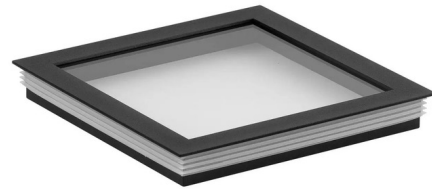

Lightology

lightology.com
866-954-4489
04-27-26

Project: _____

Company: _____

Location: _____ Fixture Type: _____

SPEC #: **PGS1228409**

Approved On: _____ Approved By: _____

P860047 Wet Location Lens Accessory By Progress Lighting

Description

Pair this lens with the Progress P5644 square outdoor cylinder to adapt your light fixture for wet location use. When mounted on top of fixture the clear glass lens protects the light source from the elements. Designed for use with Progress Lighting Up/Down Square Cylinder.

Shown in black / clear

Specifications

COLOR	Clear
BODY FINISH	Black
WATTAGE	N/A
DIMMER	N/A
DIMENSIONS	6"W x 0.77"H x 6"D
BULB	N/A

CLICK TO VIEW PRODUCT

Notes: