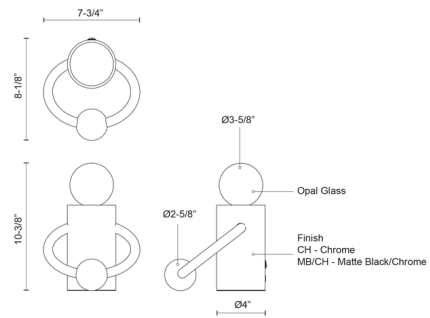

### Specifications

COLOR . . . . . Opal  
BODY FINISH . . . . . Matte Black  
WATTAGE . . . . . 7W  
DIMMER . . . . . N/A  
DIMENSIONS . . . . . 8.25"W x 10.375"H x 7.925"D  
INTEGRATED LED MODULE . . . . . 1 x LED/7W/120V LED  
COUNTRY OF ORIGIN . . . . . China

### Technical Information

PRODUCT DIMENSIONS . . . . . Cord: 96"  
LAMP LIFE . . . . . 50000 hours  
COLOR RENDERING . . . . . 90 CRI  
LAMP COLOR . . . . . 3000K

Shown in matte black / opal

CLICK TO VIEW PRODUCT