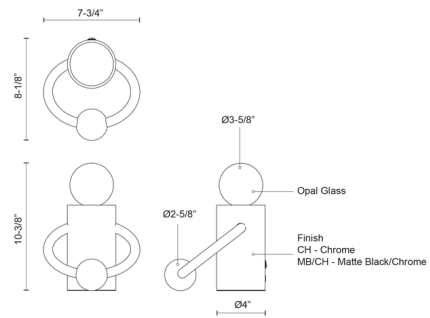

CLICK TO VIEW PRODUCT

Notes: