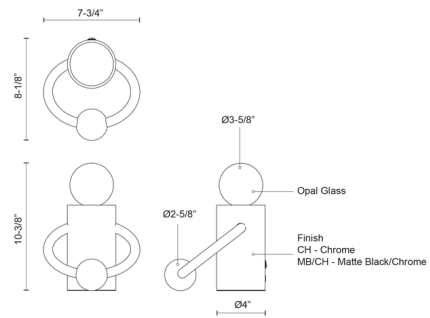

### Specifications

COLOR	Opal
BODY FINISH	Matte Black
WATTAGE	7W
DIMMER	N/A
DIMENSIONS	8.25"W x 10.375"H x 7.925"D
INTEGRATED LED MODULE	1 x LED/7W/120V LED
COUNTRY OF ORIGIN	China

### Technical Information

PRODUCT DIMENSIONS	Cord: 96"
LAMP LIFE	50000 hours
COLOR RENDERING	.90 CRI
LAMP COLOR	.3000K

Shown in matte black / opal

CLICK TO VIEW PRODUCT

Notes: