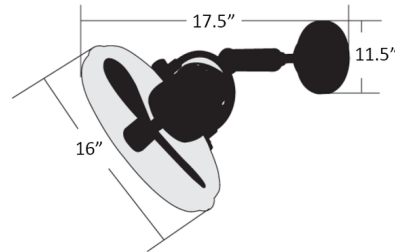

Description

Inspired by a bygone era, the Bellows IV Indoor/Outdoor Wall Fan channels the industrial age in its design. The vintage feel of this high-powered, wall-mounted fan offers a bold contrast to the latest trends in home decor. Its heavy-duty 3-speed oscillating motor delivers ample airflow to refresh your indoor or covered outdoor space. The included wall control can turn the fan on/off, set three speeds and turn oscillation on/off.

Shown in aged bronze textured / aged bronze

Specifications

BLADE COLOR	Aged Bronze
BODY FINISH	Aged Bronze Textured
WATTAGE	N/A
DIMMER	N/A
DIMENSIONS	16"W x 16"H x 17.5"D
BULB	N/A
COUNTRY OF ORIGIN	China