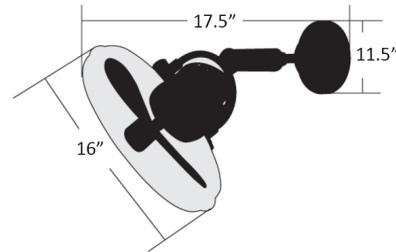

By Craftmade

Description

Inspired by a bygone era, the Bellows IV Wall Fan channels the industrial age in its design. The vintage feel of this high-powered, wall-mounted fan offers a bold contrast to the latest trends in home decor. Suitable for indoor settings, the fan is equipped with a heavy-duty 3-speed oscillating motor that delivers ample airflow to refresh your space. A wall control is included and can turn the fan on/off, set three speeds and turn oscillation on/off.

Shown in brushed polished nickel / brushed polished nickel

Specifications

BLADE COLOR	Brushed Polished Nickel
BODY FINISH	Brushed Polished Nickel
WATTAGE	N/A
DIMMER	N/A
DIMENSIONS	16"W x 16"H x 17.5"D
BULB	N/A
COUNTRY OF ORIGIN	China